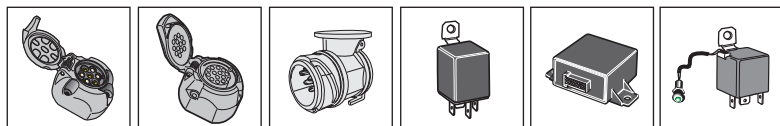

SPARE PARTS

www.ecs-electronics.com